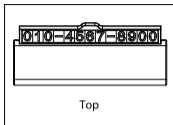

## INSTALATION

1.

Take the number plate you need and put them according to your phone number

2.

Peel 3M sticker on the bottom side and place it on the dashboard

3.

Temporary parking card display the phone number