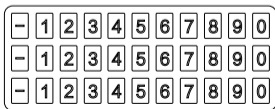

Magnetic number plates