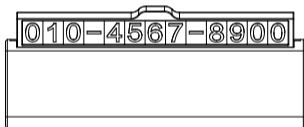

SPECIFICATIONS:

Material: ABS+PC

Color: Black

Product dimensions: 132 x 32 x 11 mm

Product weight: 35g

Package includes:

1 x Temporary parking card

6 x Magnetic numbers sets

1 x User Manual

PRODUCT DESCRIPTION

Temporary parking card